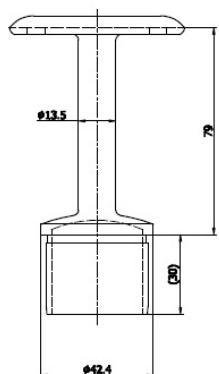

PRODUCT SHEET

Description:

Round Fixed Rail Support, SS304-Brushed, $\varnothing 42,4 \times 2,0 \times 79 \text{mm}$

Item number:

22.10.400-0

Units	Box	Carton	HS Code	Barcode
Pcs.	5	30	8302419000	
				5704866108492