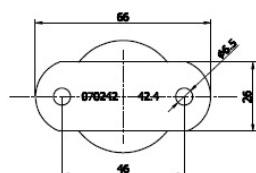

PRODUCT SHEET

Description:

Round Fixed Rail Support, SS304-Brushed, $\varnothing 42,4 \times 2,0 \times 79 \text{mm}$

Item number:

22.10.400-0

Units	Box	Carton	HS Code	Barcode
Pcs.	5	30	8302419000	
				5704866108492